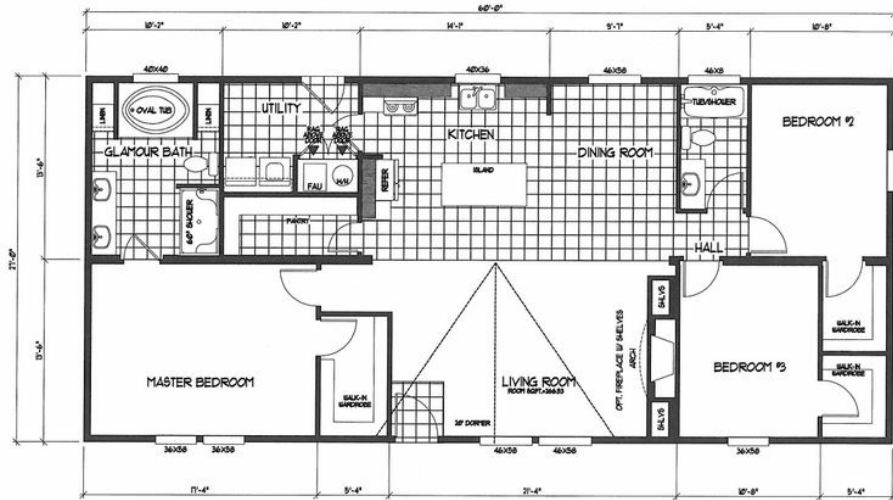

KS2760A Model number: 93KSS27603AH19

3 beds • 2 baths • 1620 sq.ft. • 27' width • 60' depth

Our home building facilities invest in continuous product and process improvements. Plans, dimensions, features, materials, specifications and availability are subject to change without notice or obligation. Renderings and floor plans are representative likenesses of our homes and may differ from the actual homes. We invite you to tour a Home Center near you and inspect the highest value in quality housing available or call (928) 536-2336 to speak with a Home Consultant. Copyright 2017, CMH. All rights reserved.