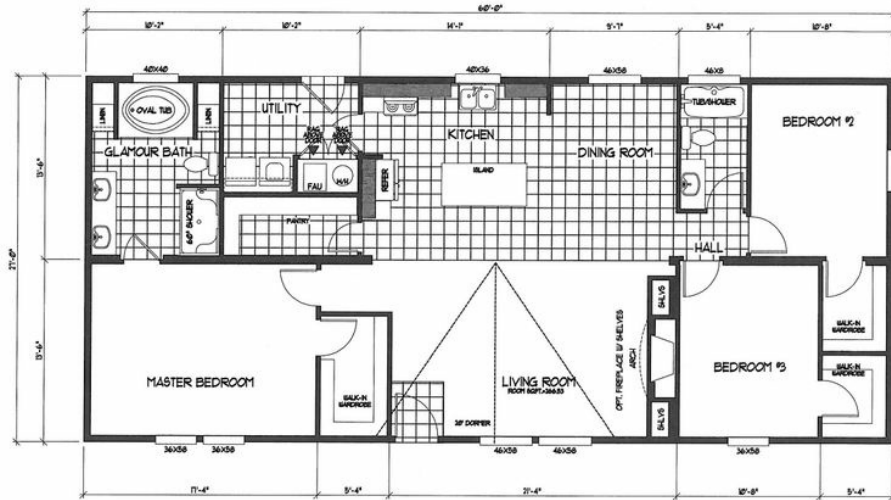

KS2760A Model number: 93KSS27603AH18

3 beds • 2 baths • 1620 sq.ft. • 27' width • 60' depth

Our home building facilities invest in continuous product and process improvements. Plans, dimensions, features, materials, specifications and availability are subject to change without notice or obligation. Renderings and floor plans are representative likenesses of our homes and may differ from the actual homes. We invite you to tour a Home Center near you and inspect the highest value in quality housing available or call (928) 536-2336 to speak with a Home Consultant. Copyright 2017, CMH. All rights reserved.