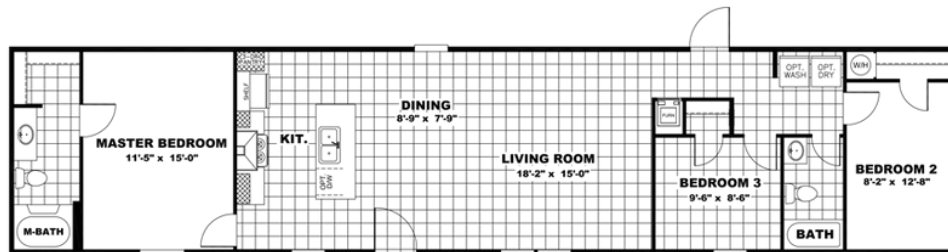

## **BREEZE I HD** Model number: 51SSP16723AH19S

**3 beds • 2 baths • 1152 sq.ft. • 16' width • 72' depth**

Our home building facilities invest in continuous product and process improvements. Plans, dimensions, features, materials, specifications and availability are subject to change without notice or obligation. Renderings and floor plans are representative likenesses of our homes and may differ from the actual homes. We invite you to tour a Home Center near you and inspect the highest value in quality housing available or call (928) 536-2336 to speak with a Home Consultant. Copyright 2017, CMH. All rights reserved.

## BREEZE I HD Model number: 51SSP16723AH19S

**3 beds • 2 baths • 1152 sq.ft. • 16' width • 72' depth**

Our home building facilities invest in continuous product and process improvements. Plans, dimensions, features, materials, specifications and availability are subject to change without notice or obligation. Renderings and floor plans are representative likenesses of our homes and may differ from the actual homes. We invite you to tour a Home Center near you and inspect the highest value in quality housing available or call (928) 536-2336 to speak with a Home Consultant. Copyright 2017, CMH. All rights reserved.